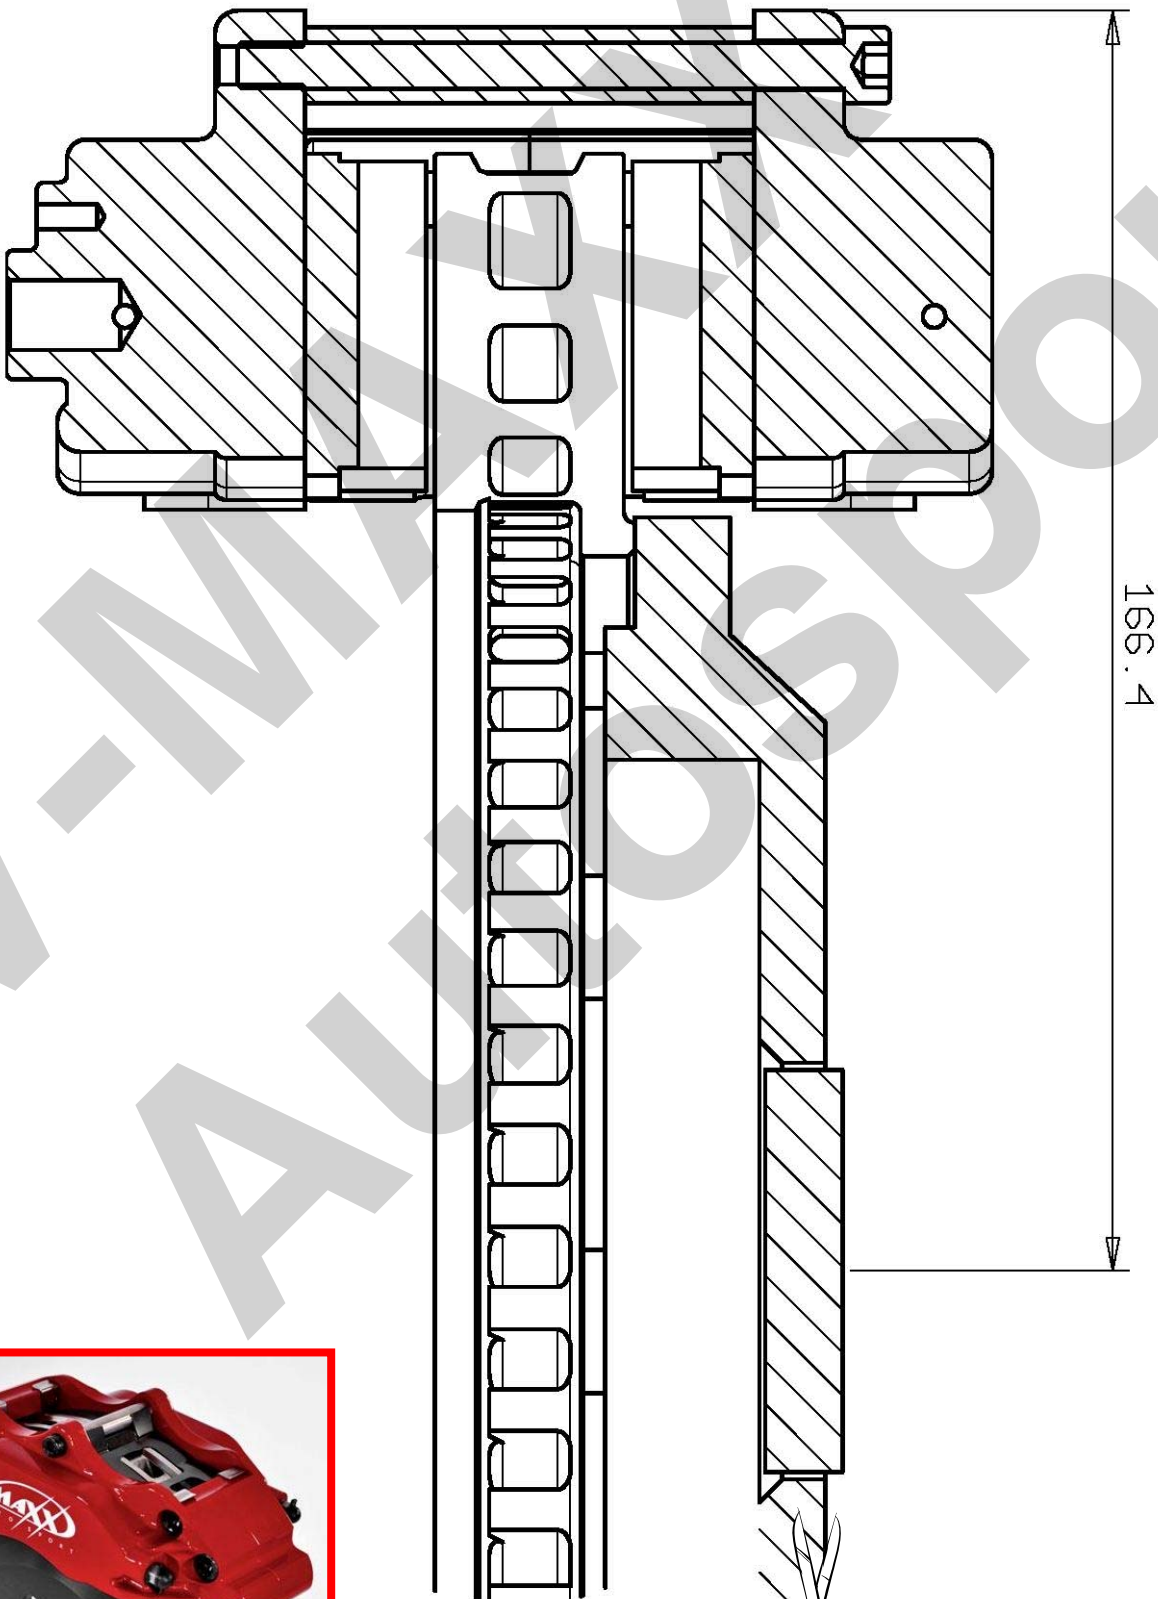

# V-MAXX Autosport Wheel Fitment Chart for kit 20 MA290 01

276 MM

166.4

186 MM